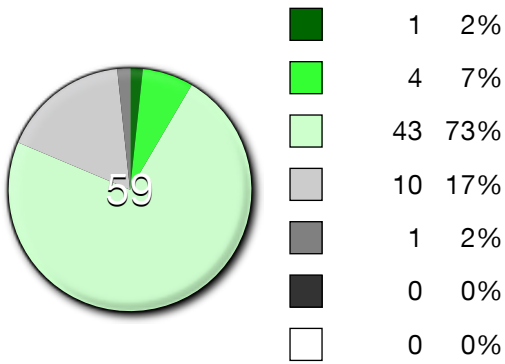

# Player Stats

Condition			
Term	Career	Surface	All Surfaces
Player	 Appleseed John	Partner	
Opponent1	 Haro Anna	Opponent2	

Appleseed		Stats	Haro	
3 Wins	2 Losses	Results	2 Wins	3 Losses
18 / 21	86%	Service Game Hold	16 / 20	80%
4 / 20	20%	Return Game Break	3 / 21	14%
1 / 1	100%	Tie-break Game Won	0 / 1	0%
70 / 130	54%	1st Serve In	74 / 117	63%
62 / 70	89%	1st Serve Points Won	59 / 74	80%

### 1st Serve Breakdown

26 / 59	44%	2nd Serve Points Won	22 / 43	51%
---------	-----	----------------------	---------	-----

### 2nd Serve Breakdown