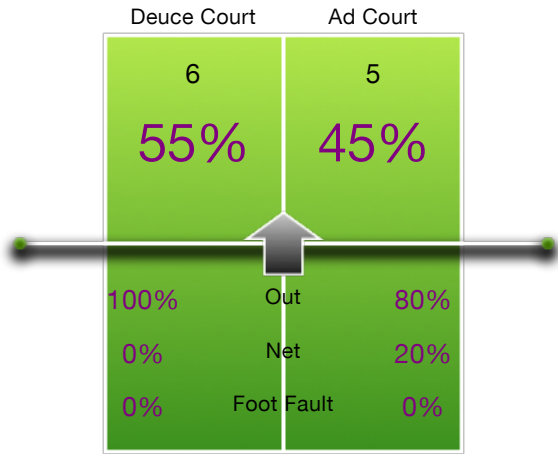

Double Faults Breakdown