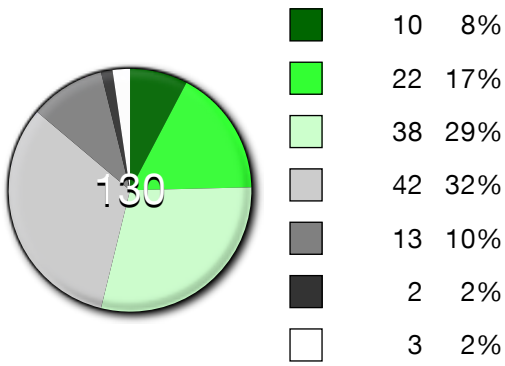

# Player Stats

Condition			
Term	Career	Surface	All Surfaces
Player	 Appleseed John	Partner	
Opponent1	 Haro Anna	Opponent2	

Appleseed		Stats	Haro	
3 Wins	2 Losses	Results	2 Wins	3 Losses
18 / 21	86%	Service Game Hold	16 / 20	80%
4 / 20	20%	Return Game Break	3 / 21	14%
1 / 1	100%	Tie-break Game Won	0 / 1	0%
70 / 130	54%	1st Serve In	74 / 117	63%
62 / 70	89%	1st Serve Points Won	59 / 74	80%

### 1st Serve Breakdown

26 / 59	44%	2nd Serve Points Won	22 / 43	51%
---------	-----	----------------------	---------	-----

### 2nd Serve Breakdown