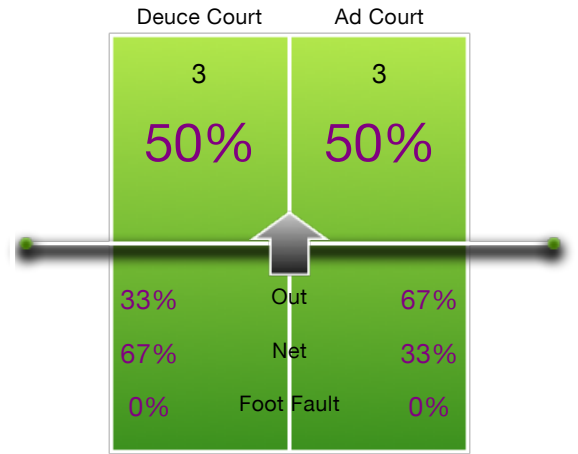

### 2nd Serve Breakdown

# Player Stats

Appleseed		Stats		Haro	
11 / 22	0.50	Service Aces AVG per Game		13 / 21	0.62

## Service Aces Breakdown

11 / 22	0.50	Double Faults AVG per Game		6 / 21	0.29
---------	------	----------------------------	--	--------	------

## Double Faults Breakdown

33 / 42	0.79	Winners AVG per Game		21 / 42	0.50
---------	------	----------------------	--	---------	------