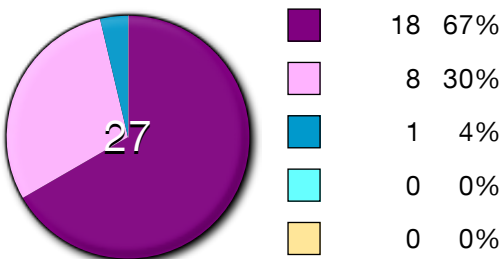

Unforced Errors Breakdown