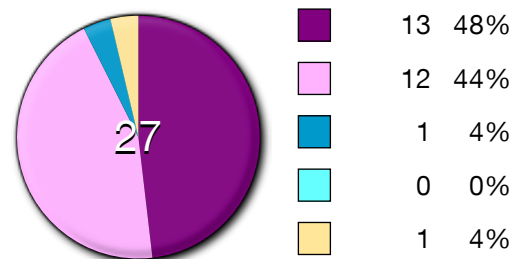

Unforced Errors Breakdown