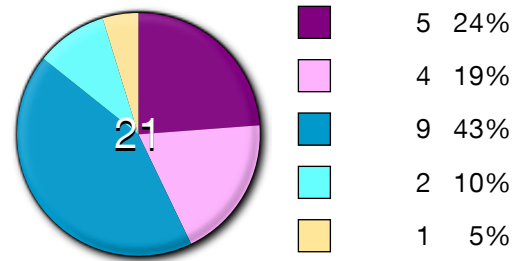

Winners Breakdown