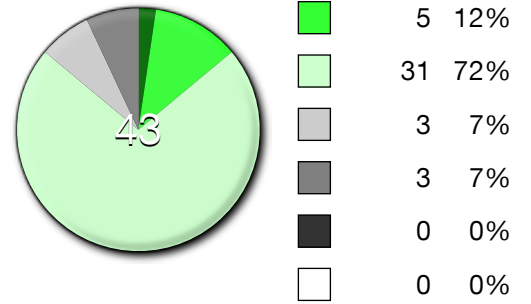

# Player Stats

Condition			
Term	Career	Surface	All Surfaces
Player	 Appleseed John	Partner	
Opponent1	 Haro Anna	Opponent2	

Appleseed		Stats	Haro	
3 Wins	2 Losses	Results	2 Wins	3 Losses
18 / 21	86%	Service Game Hold	16 / 20	80%
4 / 20	20%	Return Game Break	3 / 21	14%
1 / 1	100%	Tie-break Game Won	0 / 1	0%
70 / 130	54%	1st Serve In	74 / 117	63%
62 / 70	89%	1st Serve Points Won	59 / 74	80%

### 1st Serve Breakdown

26 / 59	44%	2nd Serve Points Won	22 / 43	51%
---------	-----	----------------------	---------	-----

### 2nd Serve Breakdown