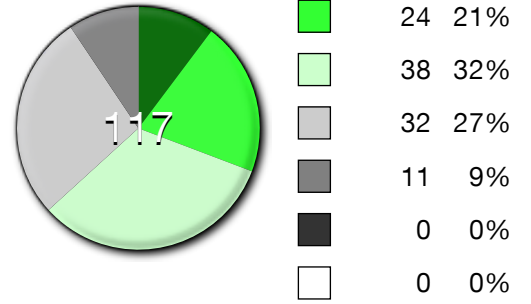

# Player Stats

Condition			
Term	Career	Surface	All Surfaces
Player	 Appleseed John	Partner	
Opponent1	 Haro Anna	Opponent2	

Appleseed		Stats	Haro	
3 Wins	2 Losses	Results	2 Wins	3 Losses
18 / 21	86%	Service Game Hold	16 / 20	80%
4 / 20	20%	Return Game Break	3 / 21	14%
1 / 1	100%	Tie-break Game Won	0 / 1	0%
70 / 130	54%	1st Serve In	74 / 117	63%
62 / 70	89%	1st Serve Points Won	59 / 74	80%

### 1st Serve Breakdown

26 / 59	44%	2nd Serve Points Won	22 / 43	51%
---------	-----	----------------------	---------	-----

### 2nd Serve Breakdown