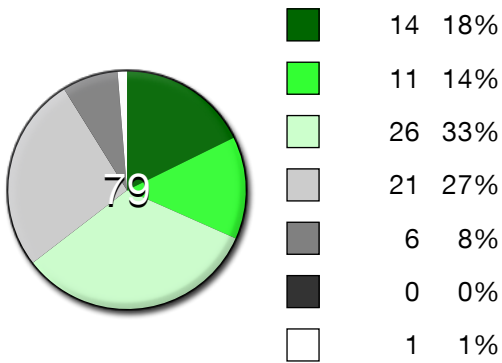

Player Stats

Condition			
Term	Career	Surface	All Surfaces
Player	 Appleseed John	Partner	
Opponent1	 Bell Kate	Opponent2	

Appleseed		Stats	Bell	
3 Wins	1 Losses	Results	1 Wins	3 Losses
13 / 16	81%	Service Game Hold	10 / 14	71%
4 / 14	29%	Return Game Break	3 / 16	19%
0 / 0	%	Tie-break Game Won	0 / 0	%
51 / 79	65%	1st Serve In	41 / 76	54%
41 / 51	80%	1st Serve Points Won	37 / 41	90%

1st Serve Breakdown

2nd Serve Breakdown

Player Stats

Appleseed	Stats	Bell
14 / 16	0.88	Service Aces AVG per Game
		9 / 14
		0.64

Service Aces Breakdown

7 / 16	0.44	Double Faults AVG per Game
		7 / 14
		0.50