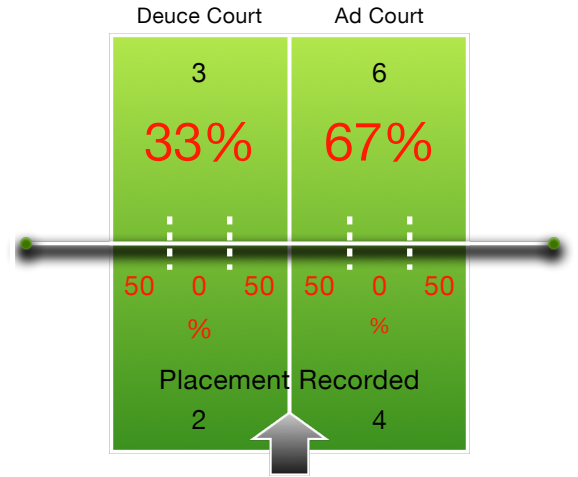

1st Serve Breakdown

2nd Serve Breakdown

Player Stats

Appleseed	Stats	Bell
14 / 16	0.88	Service Aces AVG per Game
		9 / 14
		0.64

Service Aces Breakdown

7 / 16	0.44	Double Faults AVG per Game
		7 / 14
		0.50

Double Faults Breakdown

13 / 30	0.43	Winners AVG per Game
		19 / 30
		0.63

Winners Breakdown

16 / 30	0.53	Unforced Errors AVG per G...
		17 / 30
		0.57

Unforced Errors Breakdown

Results

Date	Competition	Round	Player	Score	Player	Service Aces AVG per Service Game	Double Faults AVG per Service Game	Winners AVG per Game	Unforced Errors AVG per Game
2013/09/01 17:00	Rookie Cup	R3	Appleseed	0 - 0	Bell	0.00	0.00	0.00	0.00
2013/08/17 18:30	Practice Match		Appleseed	3 - 2	Bell	1.00	0.50	0.58	0.42
2013/07/20 14:00	Asian Open	R3	Appleseed	0 - 1	Bell	1.00	0.75	0.25	0.75
2013/06/08 10:00	National Competition	R3	Appleseed	1 - 0	Bell	0.80	0.20	0.44	0.56