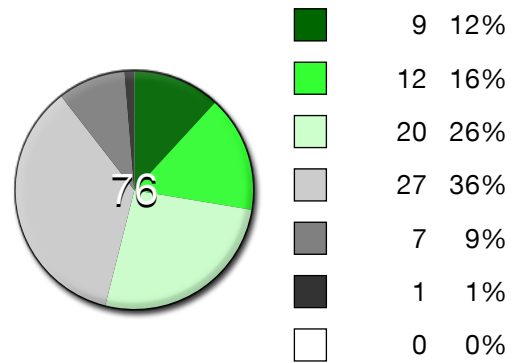

Player Stats

Condition			
Term	Career	Surface	All Surfaces
Player	 Appleseed John	Partner	
Opponent1	 Bell Kate	Opponent2	

Appleseed		Stats	Bell	
3 Wins	1 Losses	Results	1 Wins	3 Losses
13 / 16	81%	Service Game Hold	10 / 14	71%
4 / 14	29%	Return Game Break	3 / 16	19%
0 / 0	%	Tie-break Game Won	0 / 0	%
51 / 79	65%	1st Serve In	41 / 76	54%
41 / 51	80%	1st Serve Points Won	37 / 41	90%

1st Serve Breakdown

2nd Serve Breakdown

Player Stats

Appleseed	Stats	Bell
14 / 16	0.88	Service Aces AVG per Game
		9 / 14
		0.64

Service Aces Breakdown

7 / 16	0.44	Double Faults AVG per Game
		7 / 14
		0.50