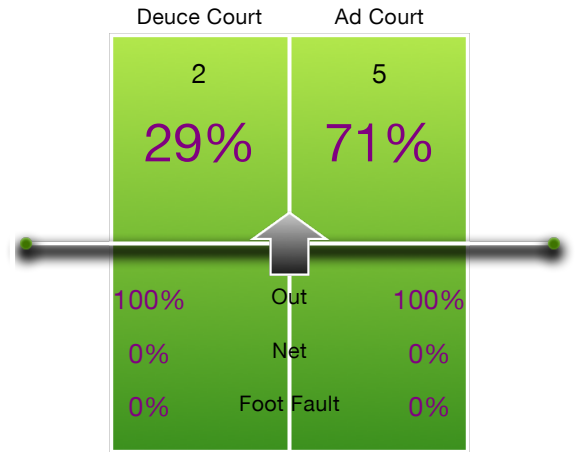

1st Serve Breakdown

2nd Serve Breakdown

Player Stats

Appleseed	Stats	Bell
14 / 16	0.88	Service Aces AVG per Game
		9 / 14
		0.64

Service Aces Breakdown

7 / 16	0.44	Double Faults AVG per Game
		7 / 14
		0.50

Double Faults Breakdown

13 / 30	0.43	Winners AVG per Game
		19 / 30
		0.63

Winners Breakdown

16 / 30	0.53	Unforced Errors AVG per G...
		17 / 30
		0.57

Unforced Errors Breakdown

Results

Date	Competition	Round	Player	Score	Player	Service Aces AVG per Service Game	Double Faults AVG per Service Game	Winners AVG per Game	Unforced Errors AVG per Game
2013/09/01 17:00	Rookie Cup	R3	Appleseed	0 - 0	Bell	0.00	0.00	0.00	0.00
2013/08/17 18:30	Practice Match		Appleseed	3 - 2	Bell	1.00	0.50	0.58	0.42
2013/07/20 14:00	Asian Open	R3	Appleseed	0 - 1	Bell	1.00	0.75	0.25	0.75
2013/06/08 10:00	National Competition	R3	Appleseed	1 - 0	Bell	0.80	0.20	0.44	0.56