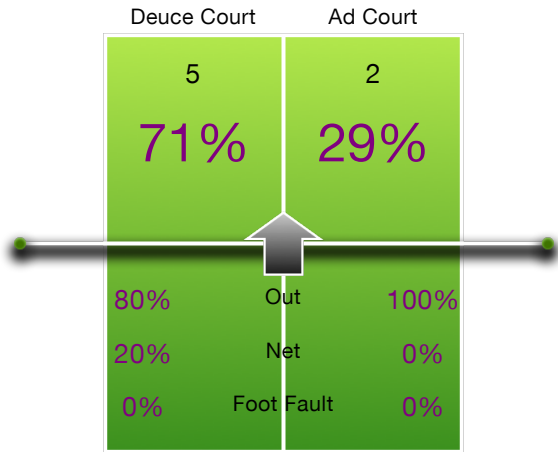

1st Serve Breakdown

2nd Serve Breakdown

Player Stats

Appleseed	Stats	Bell
14 / 16	0.88	Service Aces AVG per Game
		9 / 14
		0.64

Service Aces Breakdown

7 / 16	0.44	Double Faults AVG per Game
		7 / 14
		0.50

Double Faults Breakdown

13 / 30	0.43	Winners AVG per Game
		19 / 30
		0.63

Winners Breakdown

16 / 30	0.53	Unforced Errors AVG per G...
		17 / 30
		0.57

Unforced Errors Breakdown

Results

Date	Competition	Round	Player	Score	Player	Service Aces AVG per Service Game	Double Faults AVG per Service Game	Winners AVG per Game	Unforced Errors AVG per Game
2013/09/01 17:00	Rookie Cup	R3	Appleseed	0 - 0	Bell	0.00	0.00	0.00	0.00
2013/08/17 18:30	Practice Match		Appleseed	3 - 2	Bell	1.00	0.50	0.58	0.42
2013/07/20 14:00	Asian Open	R3	Appleseed	0 - 1	Bell	1.00	0.75	0.25	0.75
2013/06/08 10:00	National Competition	R3	Appleseed	1 - 0	Bell	0.80	0.20	0.44	0.56