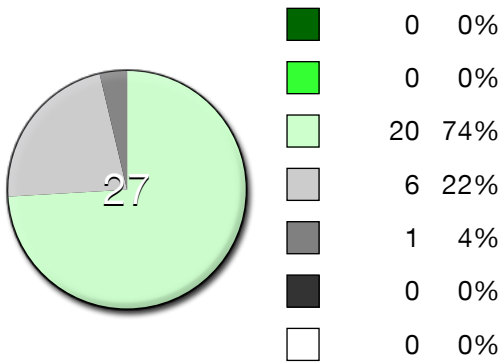

Player Stats

Condition			
Term	Career	Surface	All Surfaces
Player	 Appleseed John	Partner	
Opponent1	 Bell Kate	Opponent2	

Appleseed		Stats	Bell	
3 Wins	1 Losses	Results	1 Wins	3 Losses
13 / 16	81%	Service Game Hold	10 / 14	71%
4 / 14	29%	Return Game Break	3 / 16	19%
0 / 0	%	Tie-break Game Won	0 / 0	%
51 / 79	65%	1st Serve In	41 / 76	54%
41 / 51	80%	1st Serve Points Won	37 / 41	90%

1st Serve Breakdown

2nd Serve Breakdown

Player Stats

Appleseed	Stats	Bell
14 / 16	0.88	Service Aces AVG per Game
		9 / 14
		0.64

Service Aces Breakdown

7 / 16	0.44	Double Faults AVG per Game
		7 / 14
		0.50