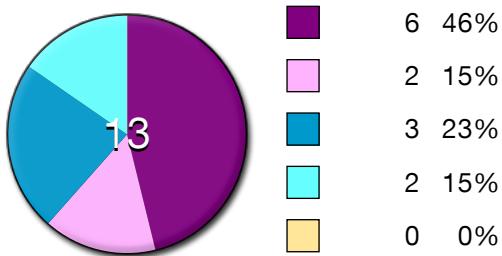

1st Serve Breakdown

2nd Serve Breakdown

Player Stats

Appleseed	Stats	Bell
14 / 16	0.88	Service Aces AVG per Game
		9 / 14
		0.64

Service Aces Breakdown

7 / 16	0.44	Double Faults AVG per Game
		7 / 14
		0.50

Double Faults Breakdown

13 / 30	0.43	Winners AVG per Game
		19 / 30
		0.63

Winners Breakdown

16 / 30	0.53	Unforced Errors AVG per G...
		17 / 30
		0.57

Unforced Errors Breakdown

Results

Date	Competition	Round	Player	Score	Player	Service Aces AVG per Service Game	Double Faults AVG per Service Game	Winners AVG per Game	Unforced Errors AVG per Game
2013/09/01 17:00	Rookie Cup	R3	Appleseed	0 - 0	Bell	0.00	0.00	0.00	0.00
2013/08/17 18:30	Practice Match		Appleseed	3 - 2	Bell	1.00	0.50	0.58	0.42
2013/07/20 14:00	Asian Open	R3	Appleseed	0 - 1	Bell	1.00	0.75	0.25	0.75
2013/06/08 10:00	National Competition	R3	Appleseed	1 - 0	Bell	0.80	0.20	0.44	0.56