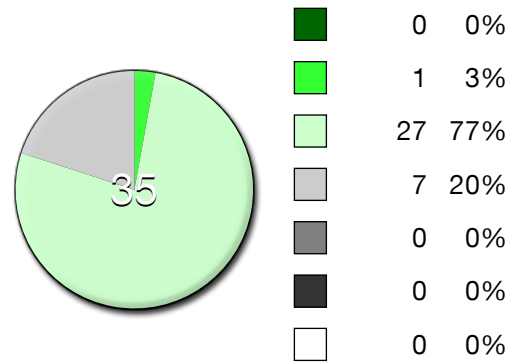

Player Stats

Condition			
Term	Career	Surface	All Surfaces
Player	 Appleseed John	Partner	
Opponent1	 Bell Kate	Opponent2	

Appleseed		Stats	Bell	
3 Wins	1 Losses	Results	1 Wins	3 Losses
13 / 16	81%	Service Game Hold	10 / 14	71%
4 / 14	29%	Return Game Break	3 / 16	19%
0 / 0	%	Tie-break Game Won	0 / 0	%
51 / 79	65%	1st Serve In	41 / 76	54%
41 / 51	80%	1st Serve Points Won	37 / 41	90%

1st Serve Breakdown

2nd Serve Breakdown

Player Stats

Appleseed	Stats	Bell
14 / 16	0.88	Service Aces AVG per Game
		9 / 14
		0.64

Service Aces Breakdown

7 / 16	0.44	Double Faults AVG per Game
		7 / 14
		0.50