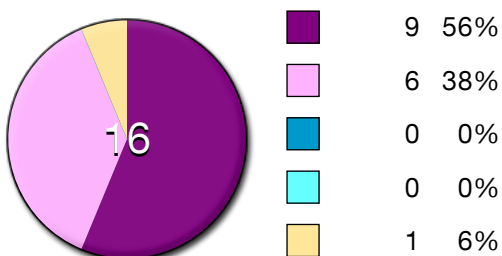

1st Serve Breakdown

2nd Serve Breakdown

Player Stats

Appleseed	Stats	Bell
14 / 16	0.88	Service Aces AVG per Game
		9 / 14
		0.64

Service Aces Breakdown

7 / 16	0.44	Double Faults AVG per Game
		7 / 14
		0.50

Double Faults Breakdown

13 / 30	0.43	Winners AVG per Game
		19 / 30
		0.63

Winners Breakdown

16 / 30	0.53	Unforced Errors AVG per G...
		17 / 30
		0.57

Unforced Errors Breakdown

Results

Date	Competition	Round	Player	Score	Player	Service Aces AVG per Service Game	Double Faults AVG per Service Game	Winners AVG per Game	Unforced Errors AVG per Game
2013/09/01 17:00	Rookie Cup	R3	Appleseed	0 - 0	Bell	0.00	0.00	0.00	0.00
2013/08/17 18:30	Practice Match		Appleseed	3 - 2	Bell	1.00	0.50	0.58	0.42
2013/07/20 14:00	Asian Open	R3	Appleseed	0 - 1	Bell	1.00	0.75	0.25	0.75
2013/06/08 10:00	National Competition	R3	Appleseed	1 - 0	Bell	0.80	0.20	0.44	0.56