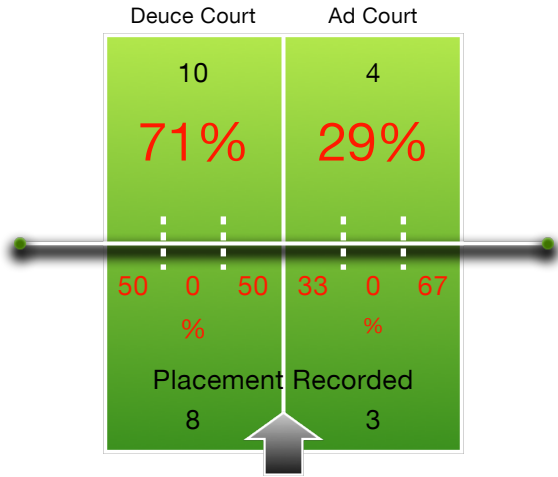

1st Serve Breakdown

2nd Serve Breakdown

Player Stats

Appleseed	Stats	Bell
14 / 16	0.88	Service Aces AVG per Game
		9 / 14
		0.64

Service Aces Breakdown

7 / 16	0.44	Double Faults AVG per Game
		7 / 14
		0.50

Double Faults Breakdown

13 / 30	0.43	Winners AVG per Game
		19 / 30
		0.63

Winners Breakdown

16 / 30	0.53	Unforced Errors AVG per G...
		17 / 30
		0.57

Unforced Errors Breakdown

Results

Date	Competition	Round	Player	Score	Player	Service Aces AVG per Service Game	Double Faults AVG per Service Game	Winners AVG per Game	Unforced Errors AVG per Game
2013/09/01 17:00	Rookie Cup	R3	Appleseed	0 - 0	Bell	0.00	0.00	0.00	0.00
2013/08/17 18:30	Practice Match		Appleseed	3 - 2	Bell	1.00	0.50	0.58	0.42
2013/07/20 14:00	Asian Open	R3	Appleseed	0 - 1	Bell	1.00	0.75	0.25	0.75
2013/06/08 10:00	National Competition	R3	Appleseed	1 - 0	Bell	0.80	0.20	0.44	0.56